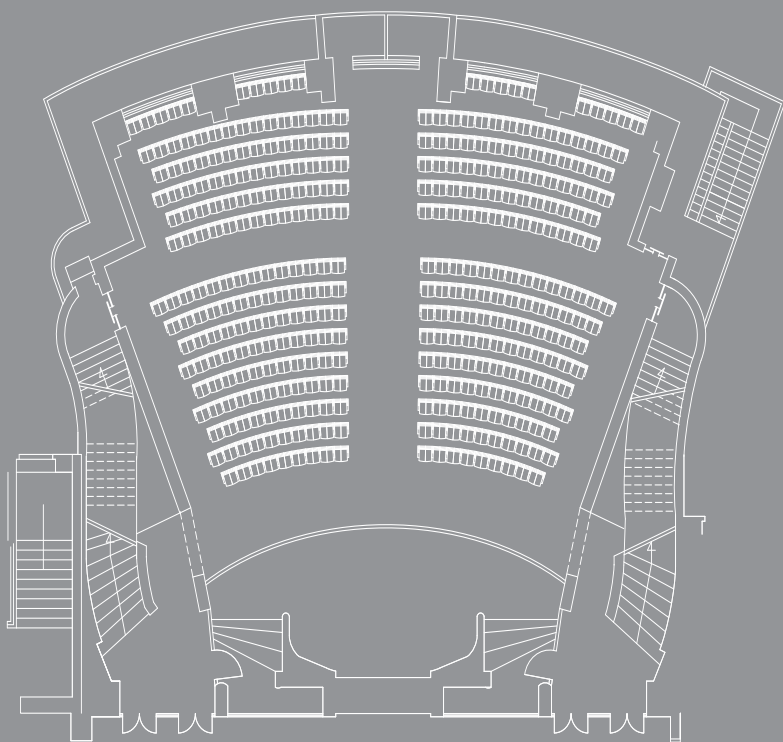

platea orchestra