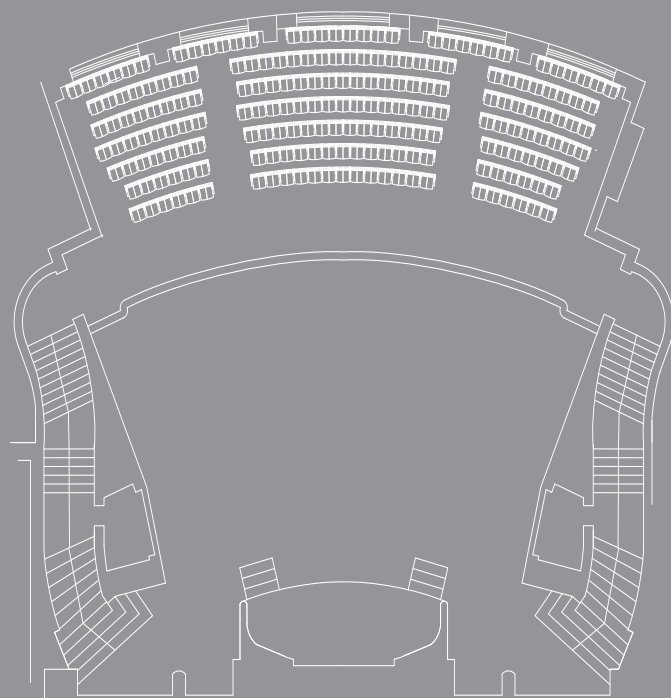

galleria mezzanine